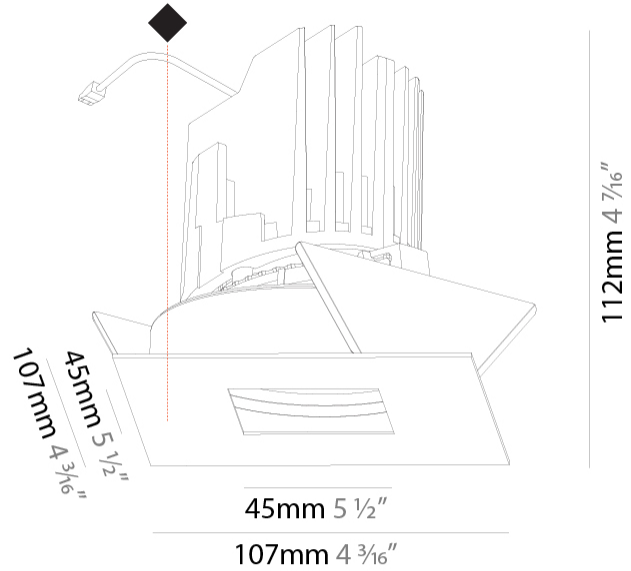

GENERAL

Series: Bioniq
 Subseries: Bioniq Square Pinhole
 Brand: Prolicht
 Division: Architectural
 Mounting Type: Recessed
 Mounting Location: Ceiling
 Subcategory: Downlight

PHYSICAL

Shape: Square
 Length (mm): 107
 Length (in): 4 3/16
 Width (mm): 107
 Width (in): 4 3/16
 Depth (mm): 112
 Depth (in): 4 7/16
 Ceiling Thickness (mm): 10 / 12.5 / 15
 Ceiling Thickness (in): 3/8 or 1/2 or 9/16
 Min. Recessing Depth (mm): 130
 Min. Recessing Depth (in): 5 1/8
 Light Distribution: Adjustable / Downlight
 Weight (kg): 0.479
 Weight (lbs): 1.06
 Fixture Finish: SSR / BKV / CWI / CRY / HAB / LAG / UFT / ITA / RUA / RUR / MIC / FTG / MYG / TWT / LOD / PUS / FRO / FUP / KIA / POP / BLS / SPG / MEY / GOH / GUM / CHC / COM / ABZ / JAG / OBR / MOS / ROR
 Fixture Material: Aluminum Die Cast
 Cut-out Measurements: 98mm / 3 7/8"

OPTICAL

Reflector°: 10
 Adjustability: Rotational 355°; Tilt 30°

RATINGS AND CERTIFICATIONS

Certified By: Certified for North American Standards
 IP rating: IP20

BIONIQ SQUARE PINHOLE RECESSED

A35374-

PROJECT

GENERAL

Series: Bioniq
 Subseries: Bioniq Square Pinhole
 Brand: Prolight
 Division: Architectural
 Mounting Type: Recessed
 Mounting Location: Ceiling
 Subcategory: Downlight

PHYSICAL

Shape: Square
 Length (mm): 107
 Length (in): 4 ³/₁₆"
 Width (mm): 107
 Width (in): 4 ³/₁₆"
 Depth (mm): 112
 Depth (in): 4 ⁷/₁₆"
 Ceiling Thickness (mm): 10 / 12.5 / 15
 Ceiling Thickness (in): 3/8 or 1/2 or 9/16
 Min. Recessing Depth (mm): 130
 Min. Recessing Depth (in): 5 ¹/₈"
 Light Distribution: Adjustable / Downlight
 Weight (kg): 0.463
 Weight (lbs): 1.02
 Fixture Finish: SSR / BKV / CWI / CRY / HAB / LAG / UFT / ITA / RUA / RUR / MIC / FTG / MYG / TWT / LOD / PUS / FRO / FUP / KIA / POP / BLS / SPG / MEY / GOH / GUM / CHC / COM / ABZ / JAG / OBR / MOS / ROR
 Fixture Material: Aluminum Die Cast
 Cut-out Measurements: 98mm / 3 7/8"